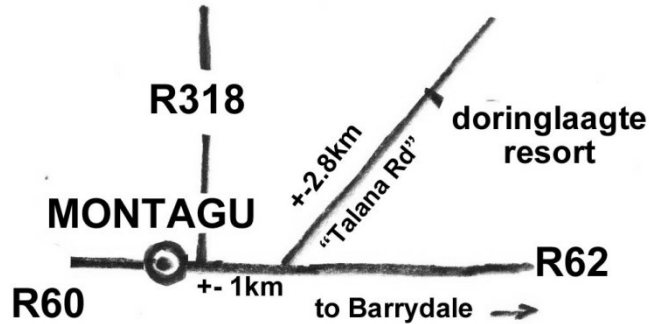

PRIZES
For 2 lucky
PRE-ENTRANTS

ROUTES TO CAMPSITE

33°47'30.64"S 20°10'05.65"E

- ★ N1 thru tunnel @ Worcester, right onto R60 thru Robertson, Ashton, Montagu, on R62 to Barrydale. Just outside Montagu turn left on Talana road.
- ★ N2 past Swellendam, turn left onto R324 turnoff @ Suurbraak, over Tradouw Pass, travel back towards Montagu, just before take right turnoff to Talana

THEN Drive 2.8km and turn right @ Doringlaagte entrance. follow Beaver Rally signs from there for 800m on the hard dirt road.

Enjoy the magic of the Klein Karoo. We are privileged to enjoy the facilities @ Doringlaagte Resort near Montagu. Please note that there is approx 800m of hard dirt road to the site. Ride carefully & don't fall in the water!!