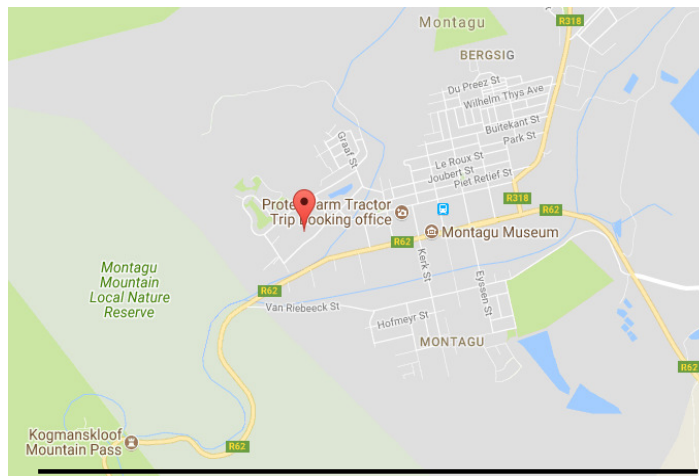

sponsored by

EVERSON'S™
CIDER

*Not for sale to persons under 18 years of age
Drink responsibly*

The Beaver is where old biking friends meet
and new biking friends are made forever...

PRIZES
For 2 lucky
PRE-ENTRANTS

ROUTES TO CAMPSITE

33°47'17.6"S 20°06'49.3"E

If you are coming from Cape Town...

When you get to Montagu, turn left into Barry Street, left into Bath Street, cross the drift & turn left at the sign "DE BOS"

If you are coming from Oudtshoorn...

When you get to Montagu, drive all the way through the town on Long Street, turn right into Barry street, left into Bath Street, cross the drift & turn left at the sign.

Enjoy the magic of the Klein Karoo. We are privileged to enjoy the facilities @ De Bos Guest Farm 8 Brown Street in Montagu. Please note that there is approx 300m of hard dirt road to the site. Ride carefully & don't fall in the water!!